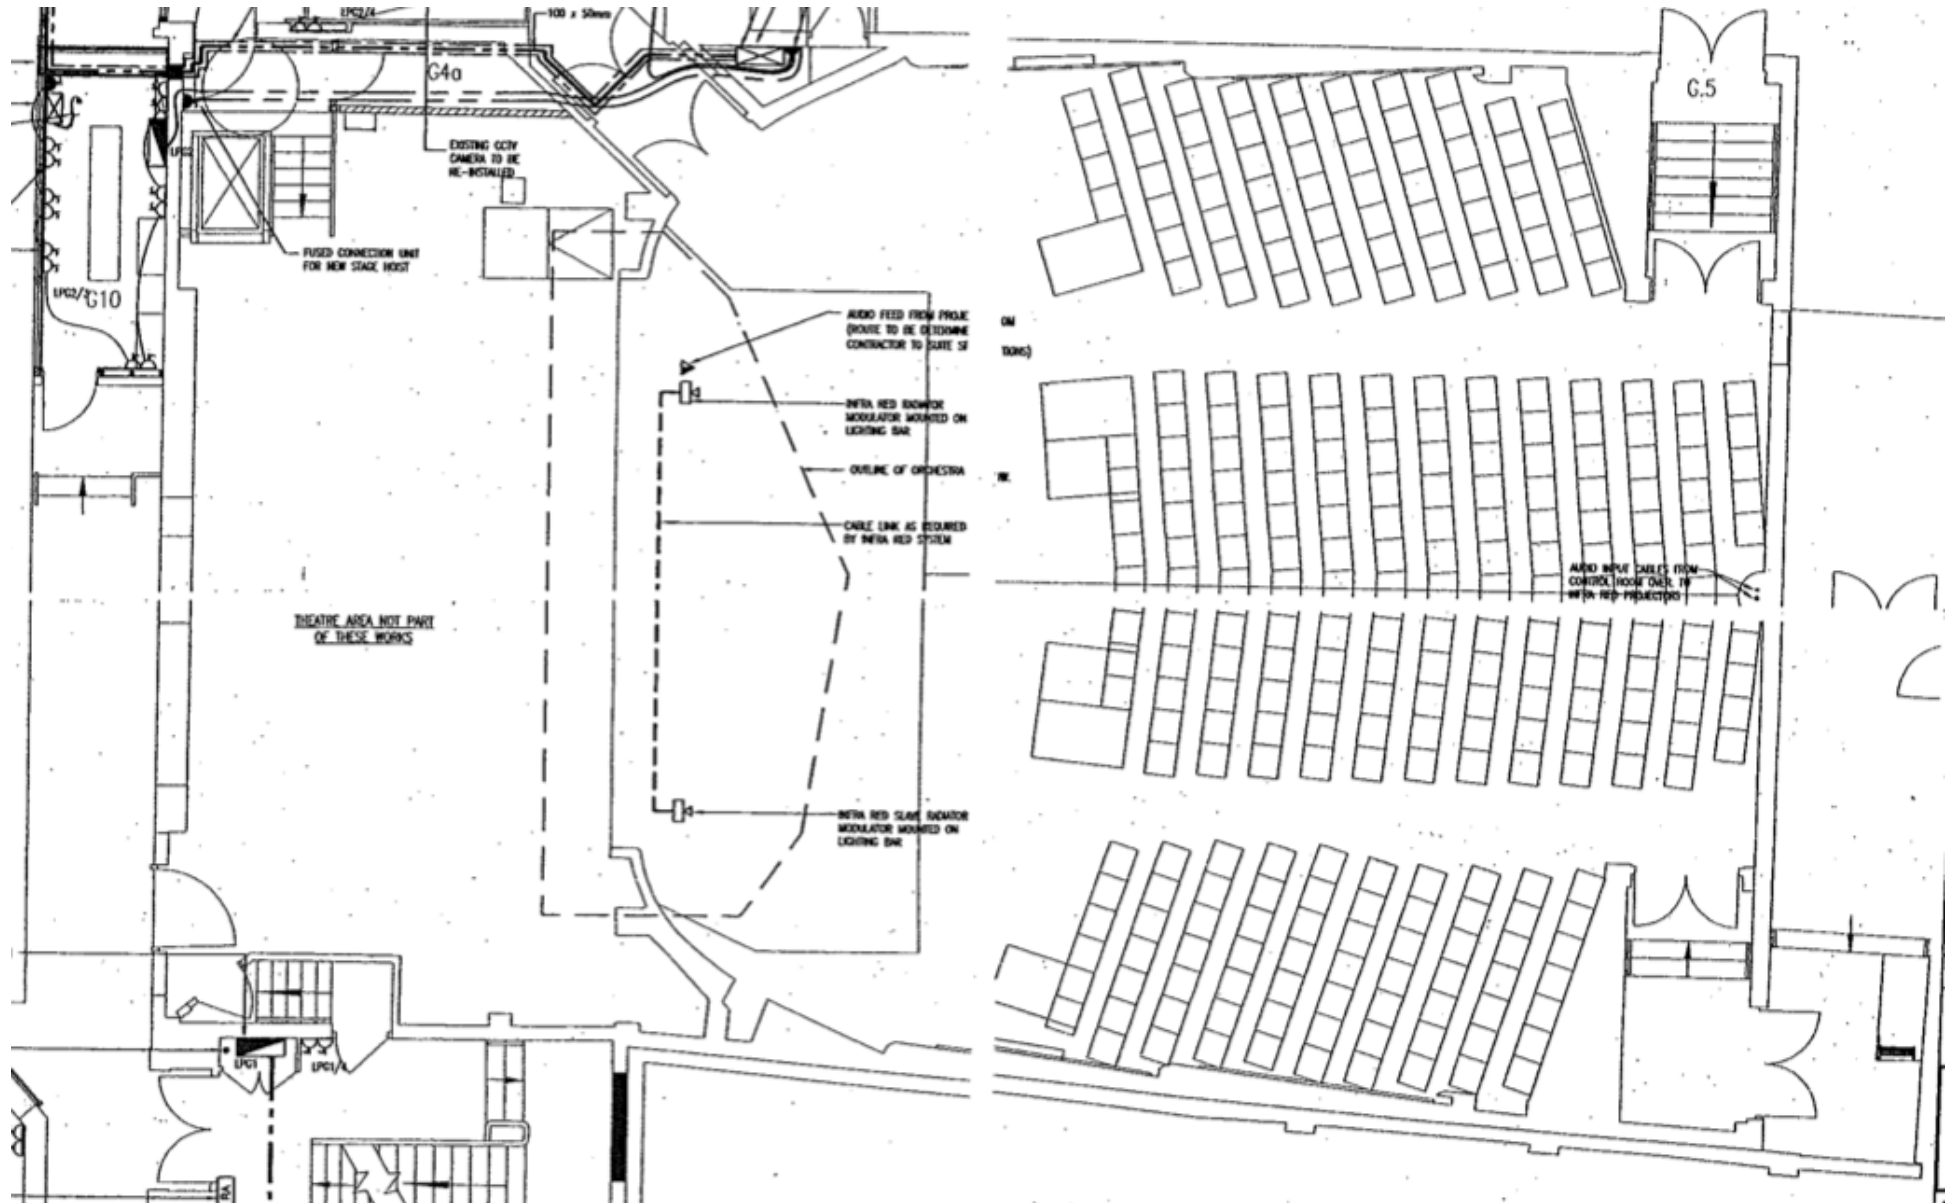

# TOYNBEE STUDIOS THEATRE FLOORPLAN

# ARTS ADMIN.

**TOYNBEE STUDIOS THEATRE**  
STAGE MEASUREMENTS

Depth of stage	11.46 m
Depth of stage (from Pros Arch to front)	4.65m
Depth (front of stage to chairs)	3.39m
Height – upstage	5.23m
Height – midstage	4.61m
Height – pros arch	4m
Height – downstage	4.19m
Height – auditorium floor	5.09m
Length (front of stage)	10.49m
Width (pros arch)	9m