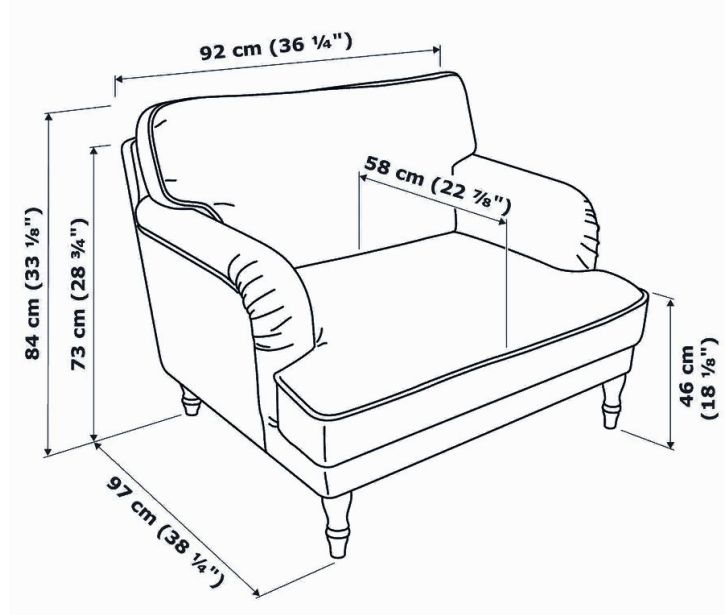

# The Apocalypse Reading Room: Access Info

Captioned video of Room2Room readings plays on loop. Plug your own headphones (3.5mm headphone jack) in to the dock on the arm of the chair, or use the ones provided. Use disinfectant wipes to clean headphones before and after use.